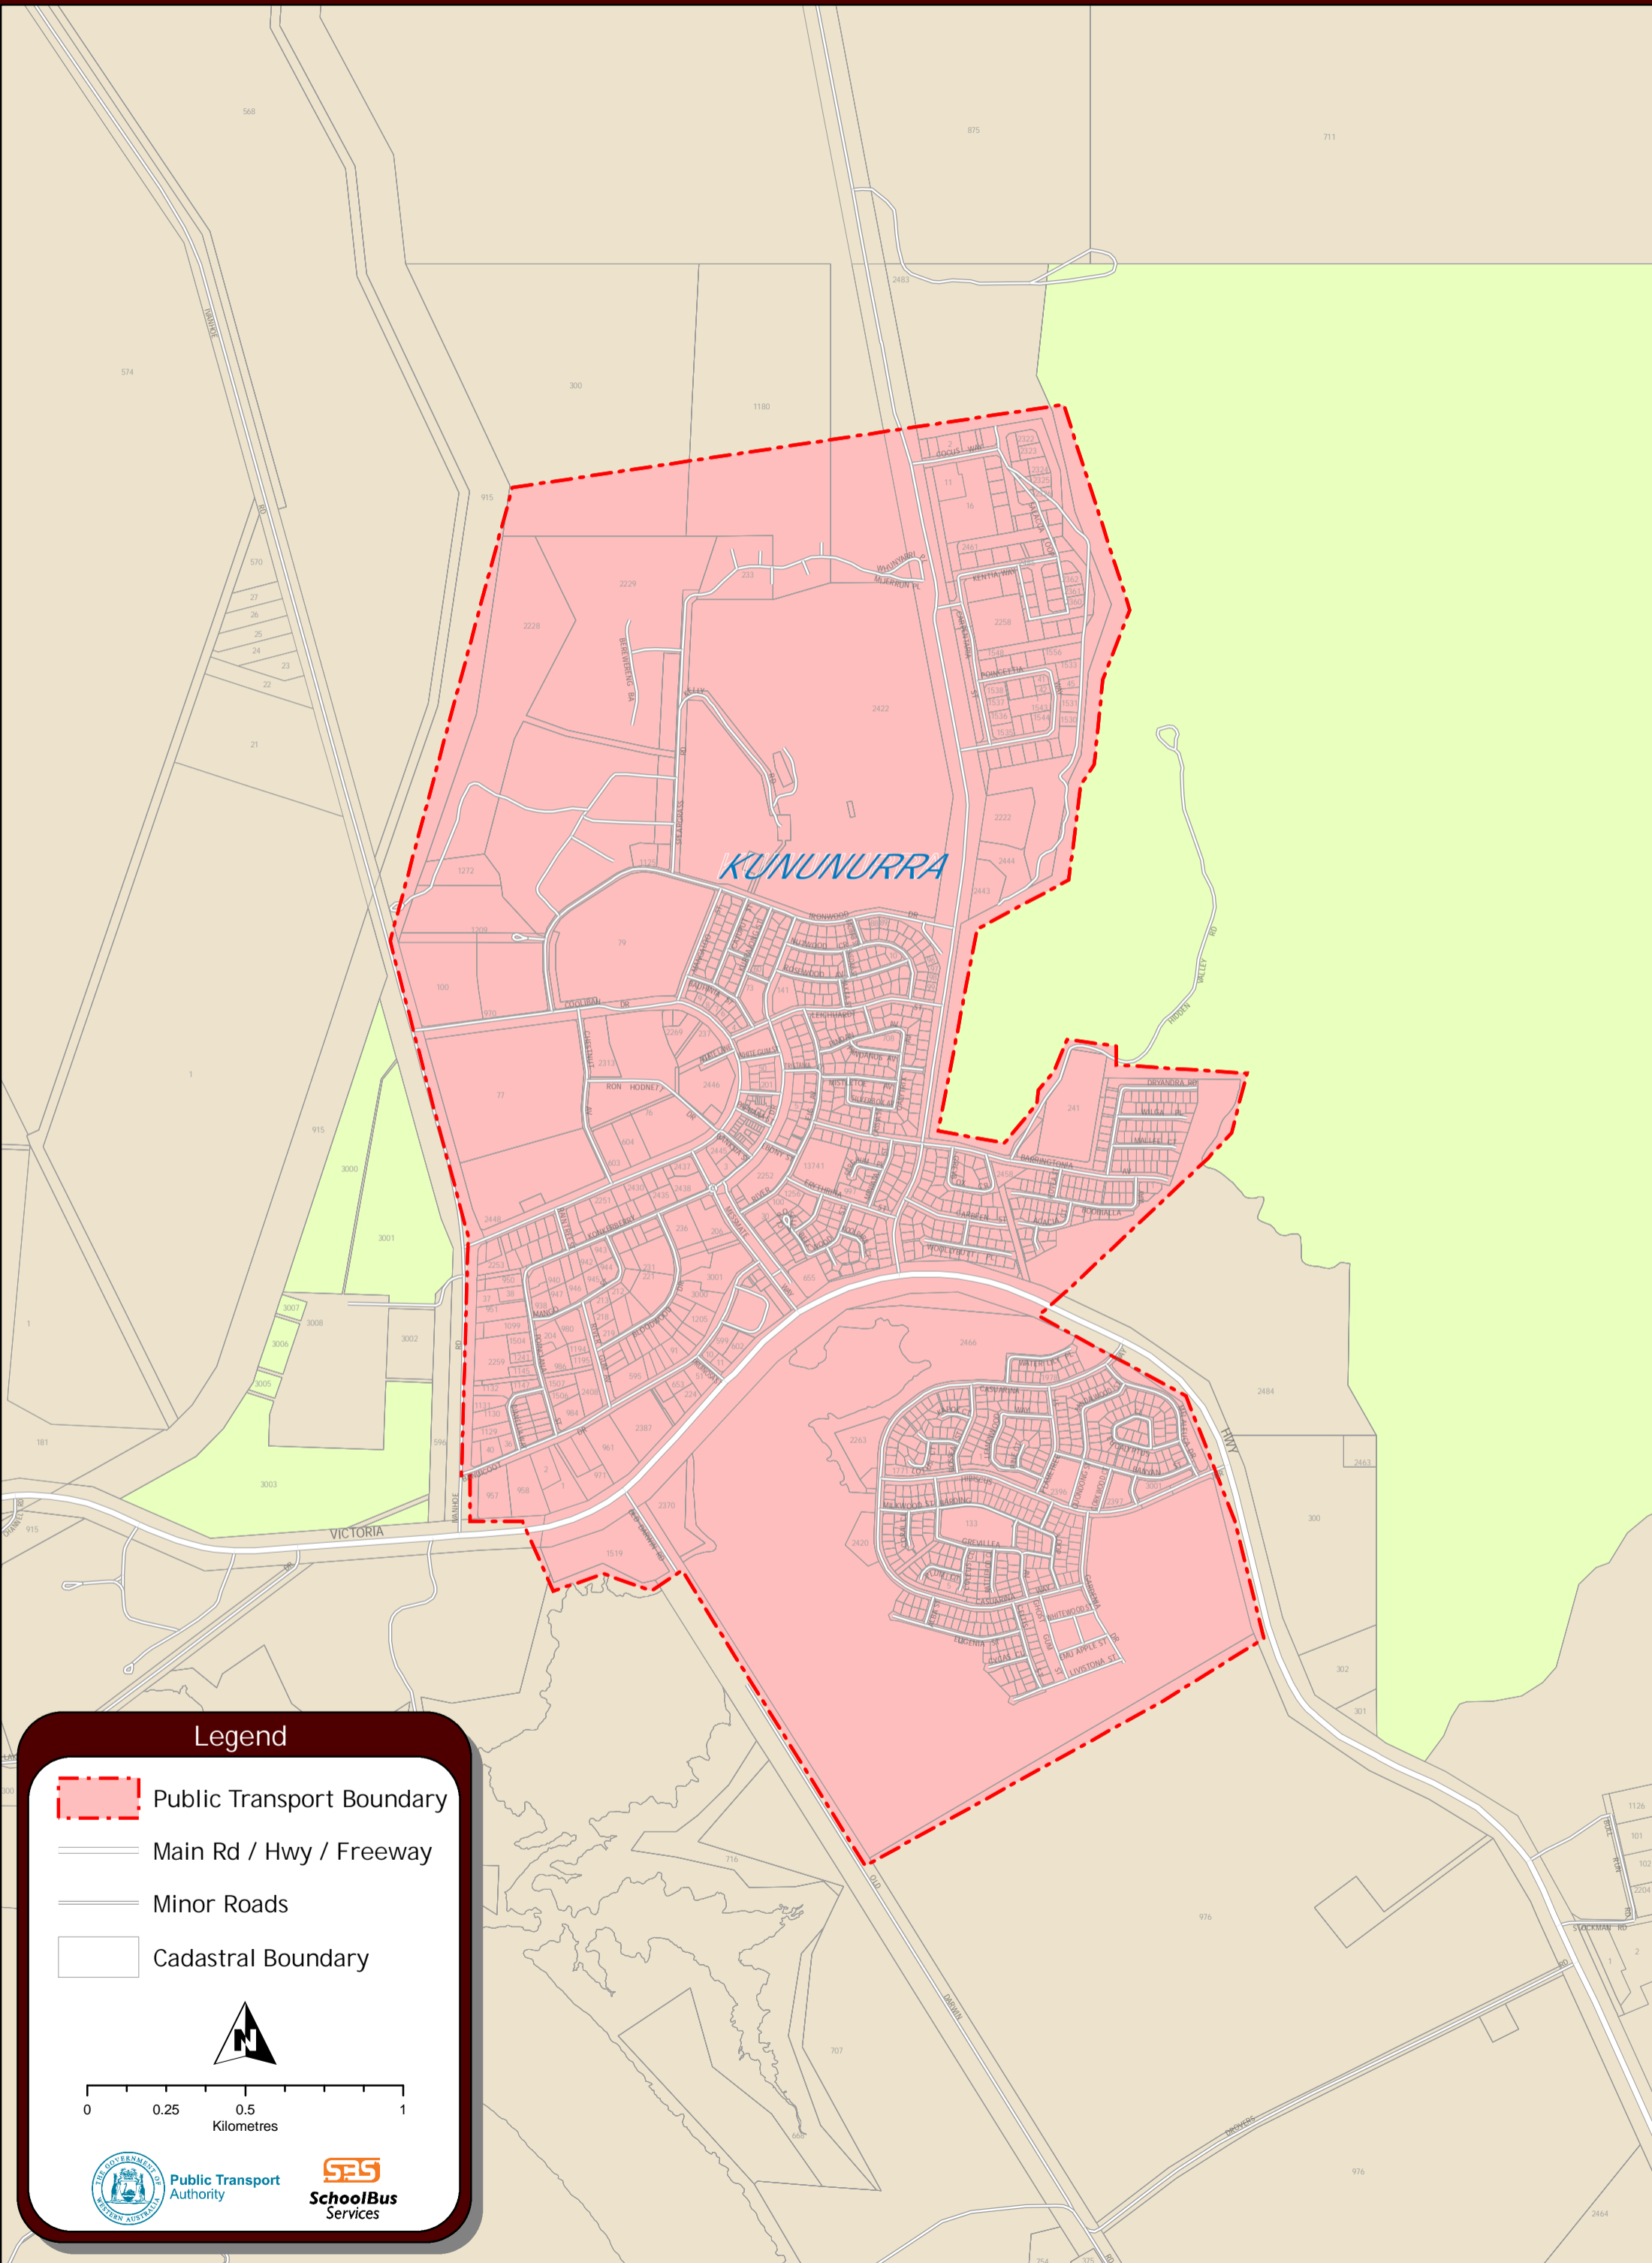

Kununurra Public Transport Area

Legend

-  Public Transport Boundary
-  Main Rd / Hwy / Freeway
-  Minor Roads
-  Cadastral Boundary

0 0.25 0.5 1
Kilometres

Public Transport Authority

SchoolBus Services